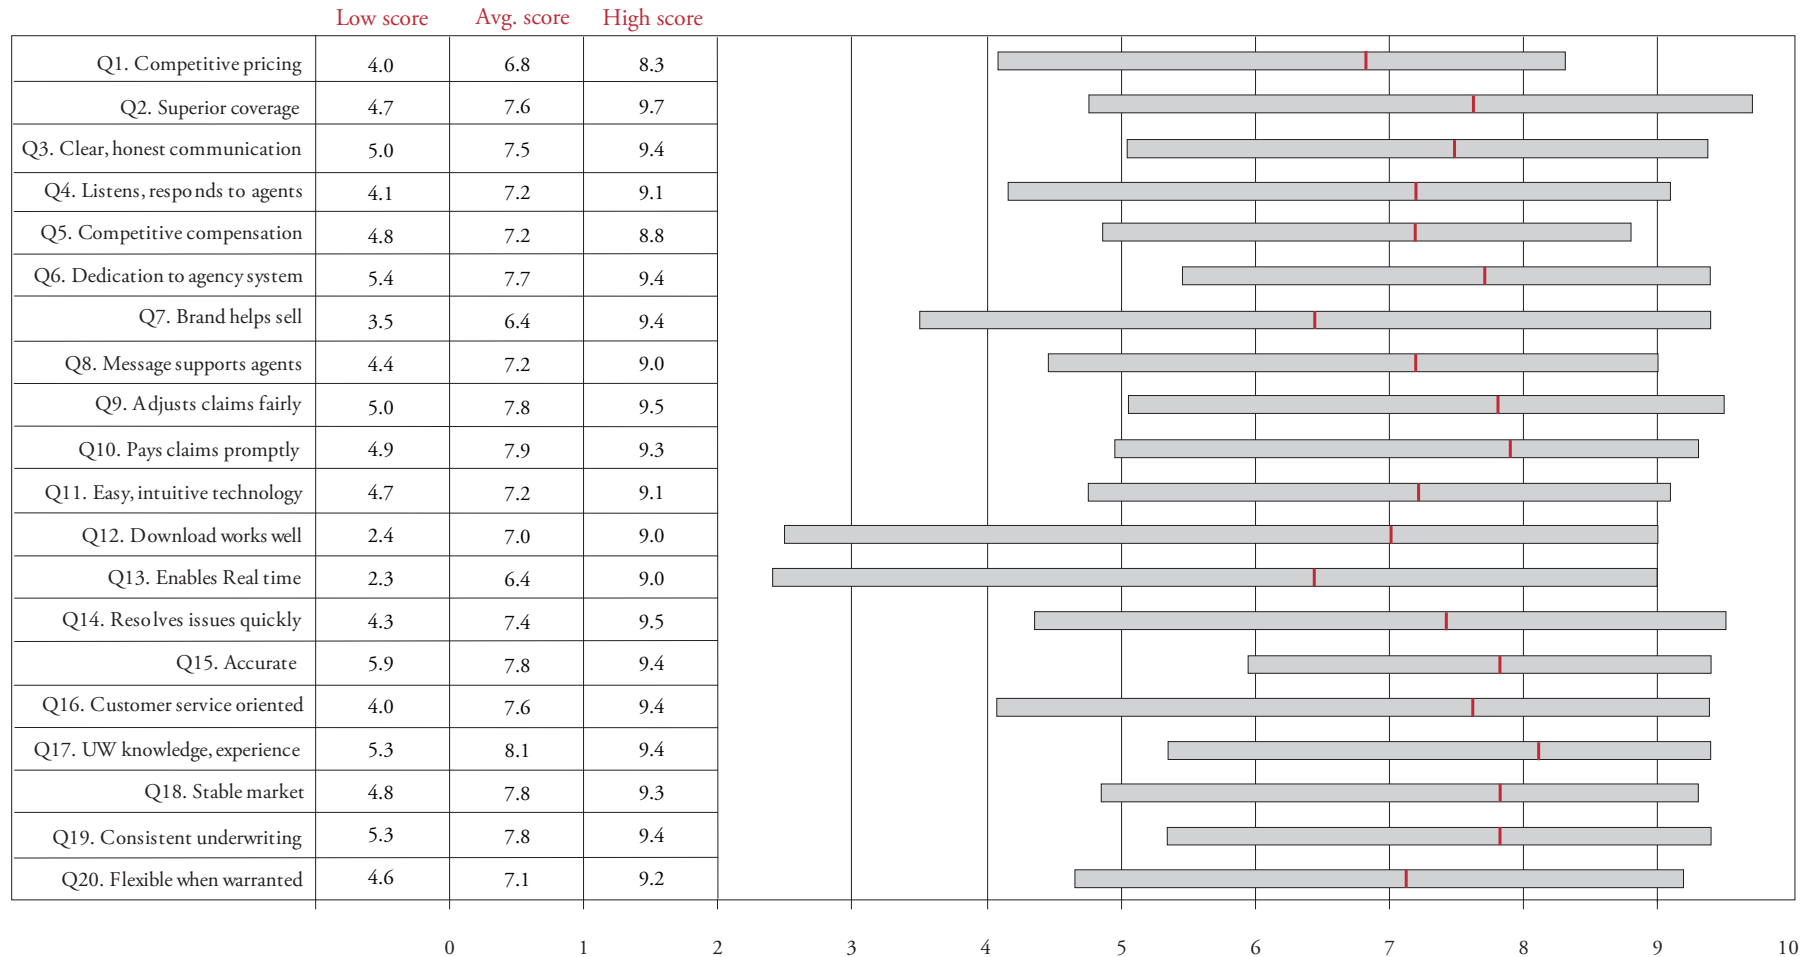

Average score ranges—All states

Shows ranges of response on each Company Performance Survey performance item. Vertical lines within bars show average scores for all companies on each item.