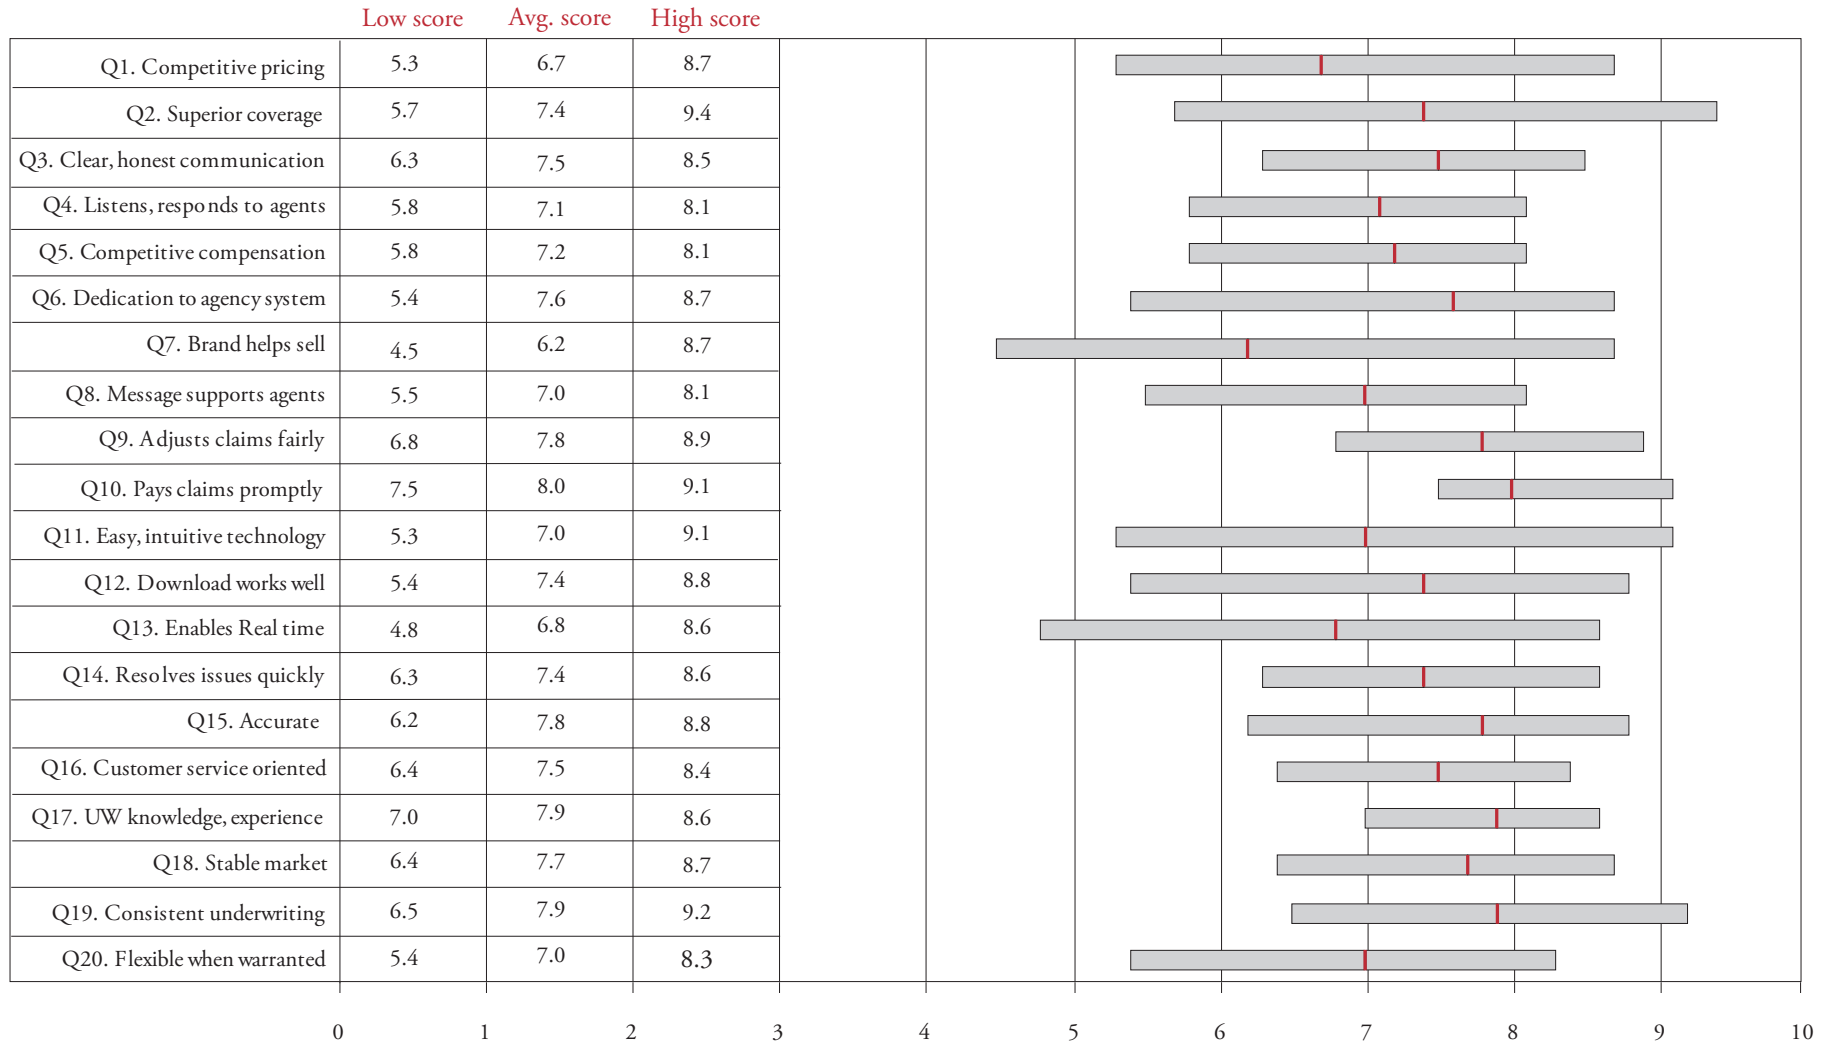

Average score ranges—Connecticut

Shows ranges of response on each Company Performance Survey performance item. Vertical lines within bars show average scores for all companies on each item.