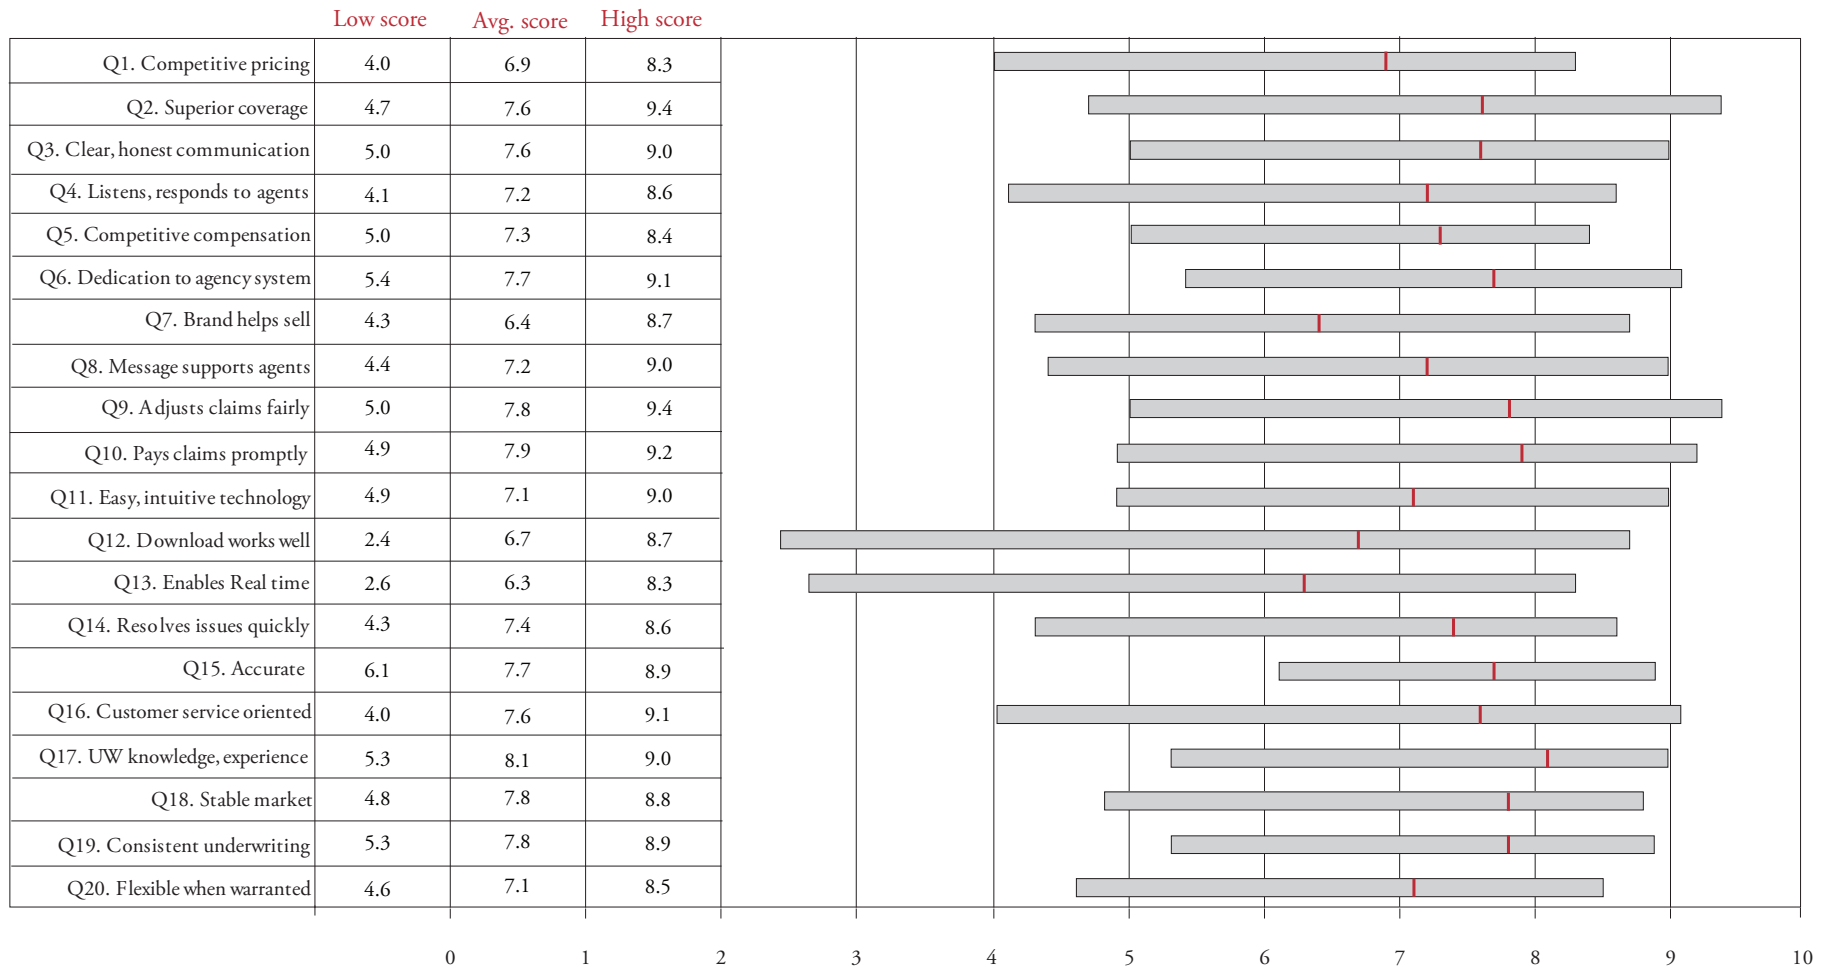

Average score ranges—New York

Shows ranges of response on each Company Performance Survey performance item. Vertical lines within bars show average scores for all companies on each item.